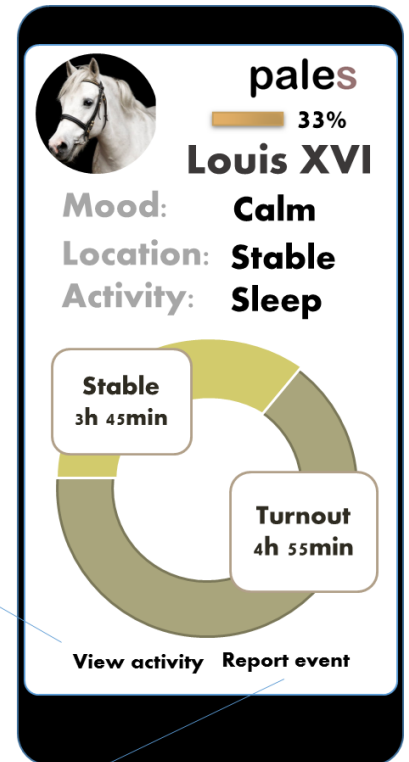

Cutting edge biometric analytics for the professional horse owner

pales

Our mission is to make lives of horse owners less stressful by continuously monitoring what their horse does throughout the day.

Analytics – how we deliver the insight to the owner

- Mobile & Web Applications
- Suitable for multiple horse use
- Real time data
- Accessible from anywhere
- Combination of individual and population statistics in status detection
- Raw data download for advanced users

History of activities

Hardware – how we measure the parameters that matter

- A custom made wearable device mounted On the inner part of the horse's tail
- Suitable for long term use
- Non-intrusive & light
- Multiple sensors enabling higher accuracy
- 3G network enabled

Our achievements

- 2 prototypes built
- Trademarks received
- Patents pending
- Multiple startup awards
- Ongoing testing

Our Team

- 4 Mphil & PhD candidates in engineering at HKUST
- Department Head, Computer Science, Prof. Qiang Yang
- Associate Provost, Electrical Engineering, Prof. Roger Cheng

Our Partners:

Bring to report an event page: Time & what happened